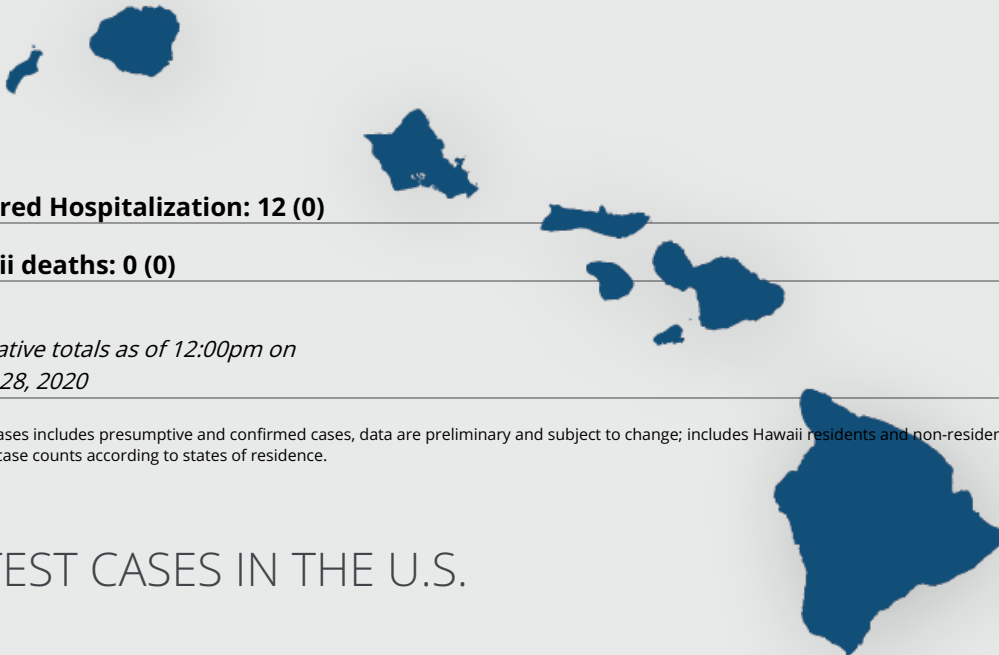

## LATEST CASES IN HAWAII [MORE DETAILS](#)

**Total cases: 151 (29 new)**

---

Hawai'i County: 10 (3)

---

Honolulu County: 108 (19)

---

Kaua'i County: 11 (6)

---

Maui County: 16 (0)

---

Pending: 4 (1) | HI residents diagnosed outside of HI: 2 (0)

---

**Required Hospitalization: 12 (0)**

---

**Hawaii deaths: 0 (0)**

## LATEST CASES IN THE U.S.

**Total cases: 103,321 (17,965 new)**

---

**Total deaths: 1,668 (422 new)**

*Cumulative totals as of 12:00pm on  
March 28, 2020*

WHAT YOU SHOULD KNOW

WHAT YOU CAN DO

TRAVEL INFORMATION

## LATEST UPDATES

There have been 120 cases of COVID-19 identified in Hawaii. Of those cases, 7% have required hospitalization, and over 80% were residents returning from other areas. There have been no deaths. [MORE](#)